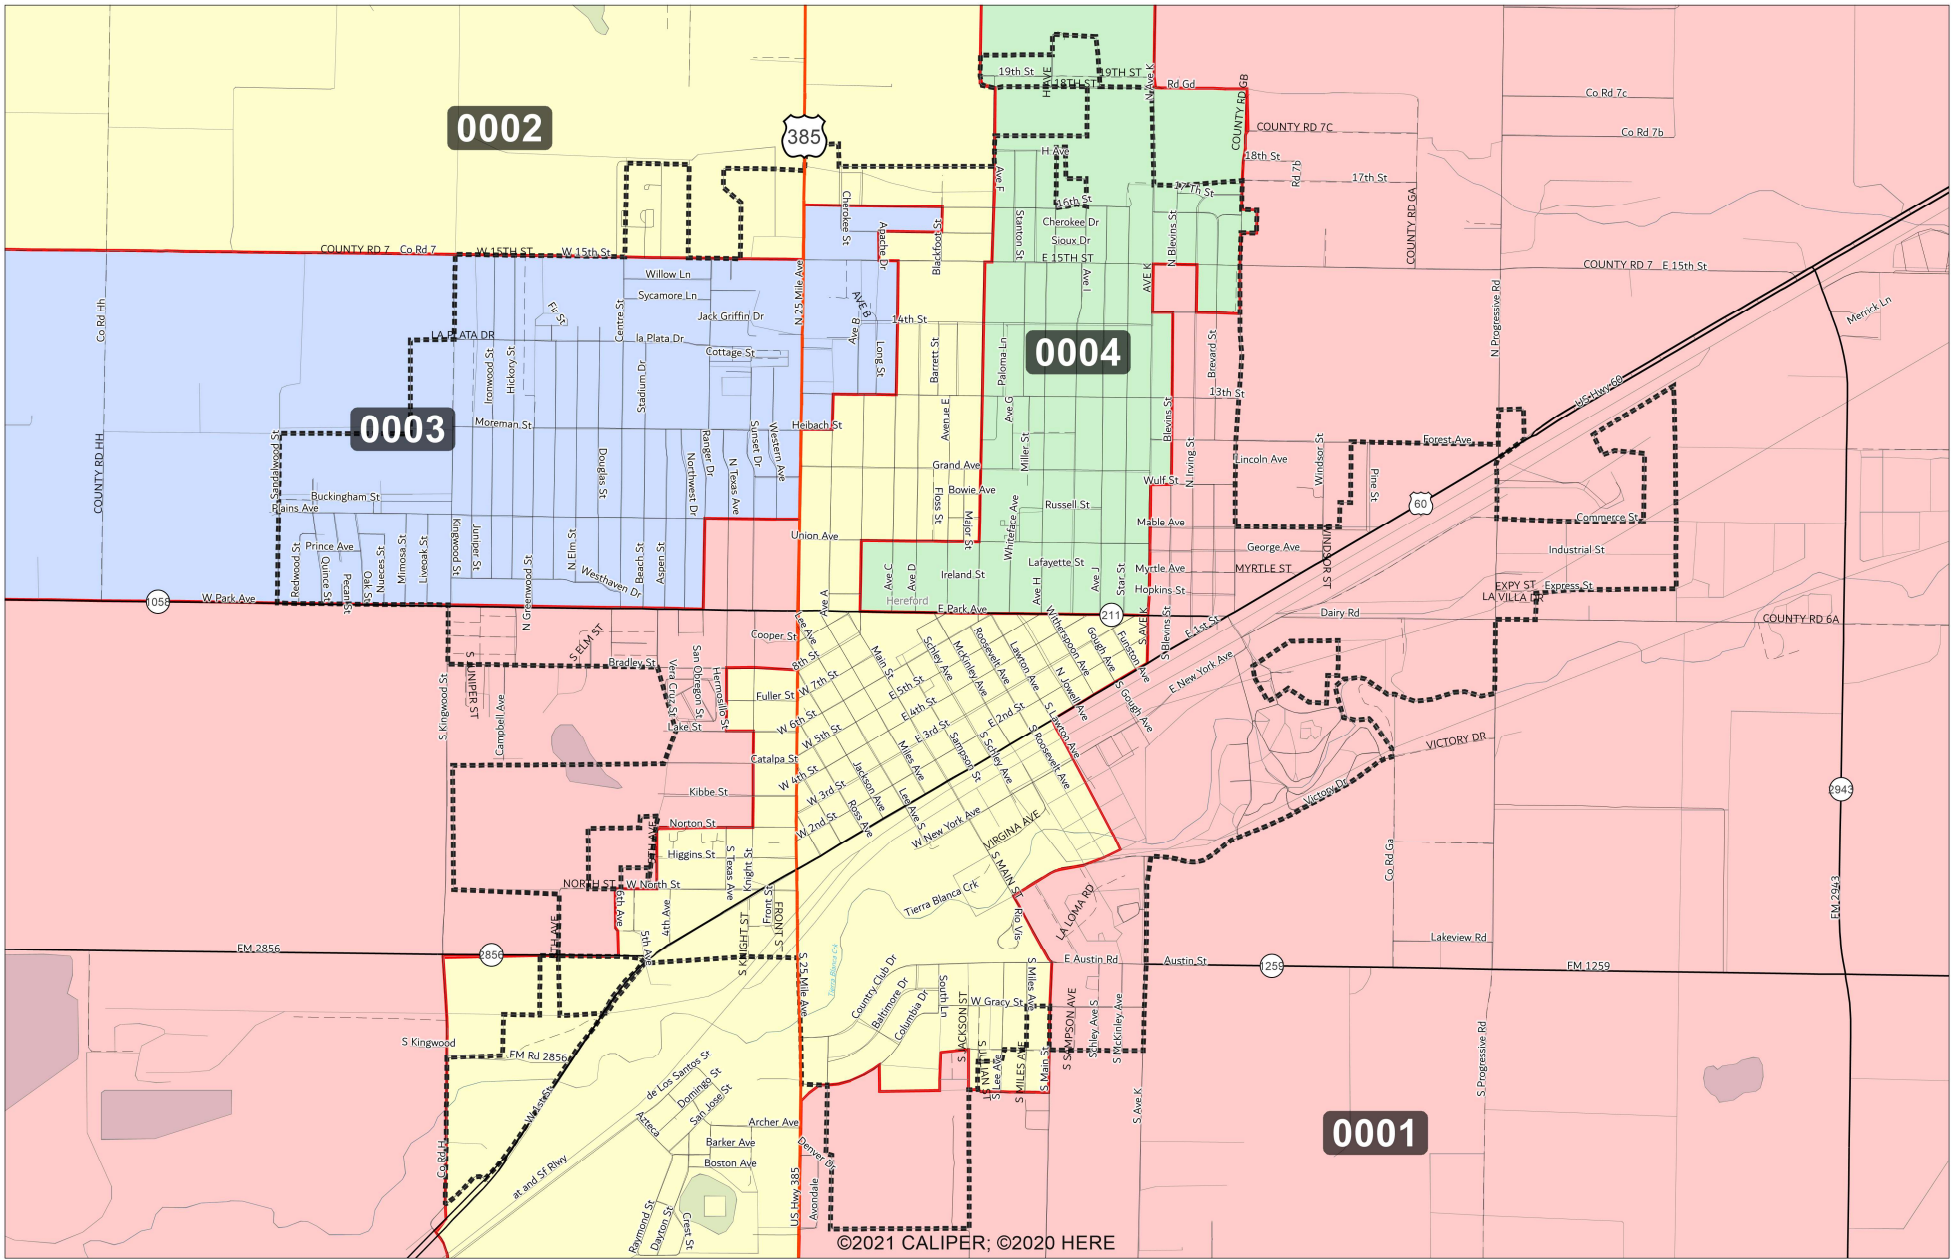

©2021 CALIPER; ©2020 HERE

Voting District

0001 0002 0003 0004

Deaf Smith County Voting Districts Adopted Plan

Allison, Bass & Magee, LLP
Data Source: 2020 Census

©2021 CALIPER; ©2020 HERE

Deaf Smith County

Voting Districts Adopted Plan Hereford

Allison, Bass & Magee, LLP
Data Source: 2020 Census

District: 0002

District: 0004